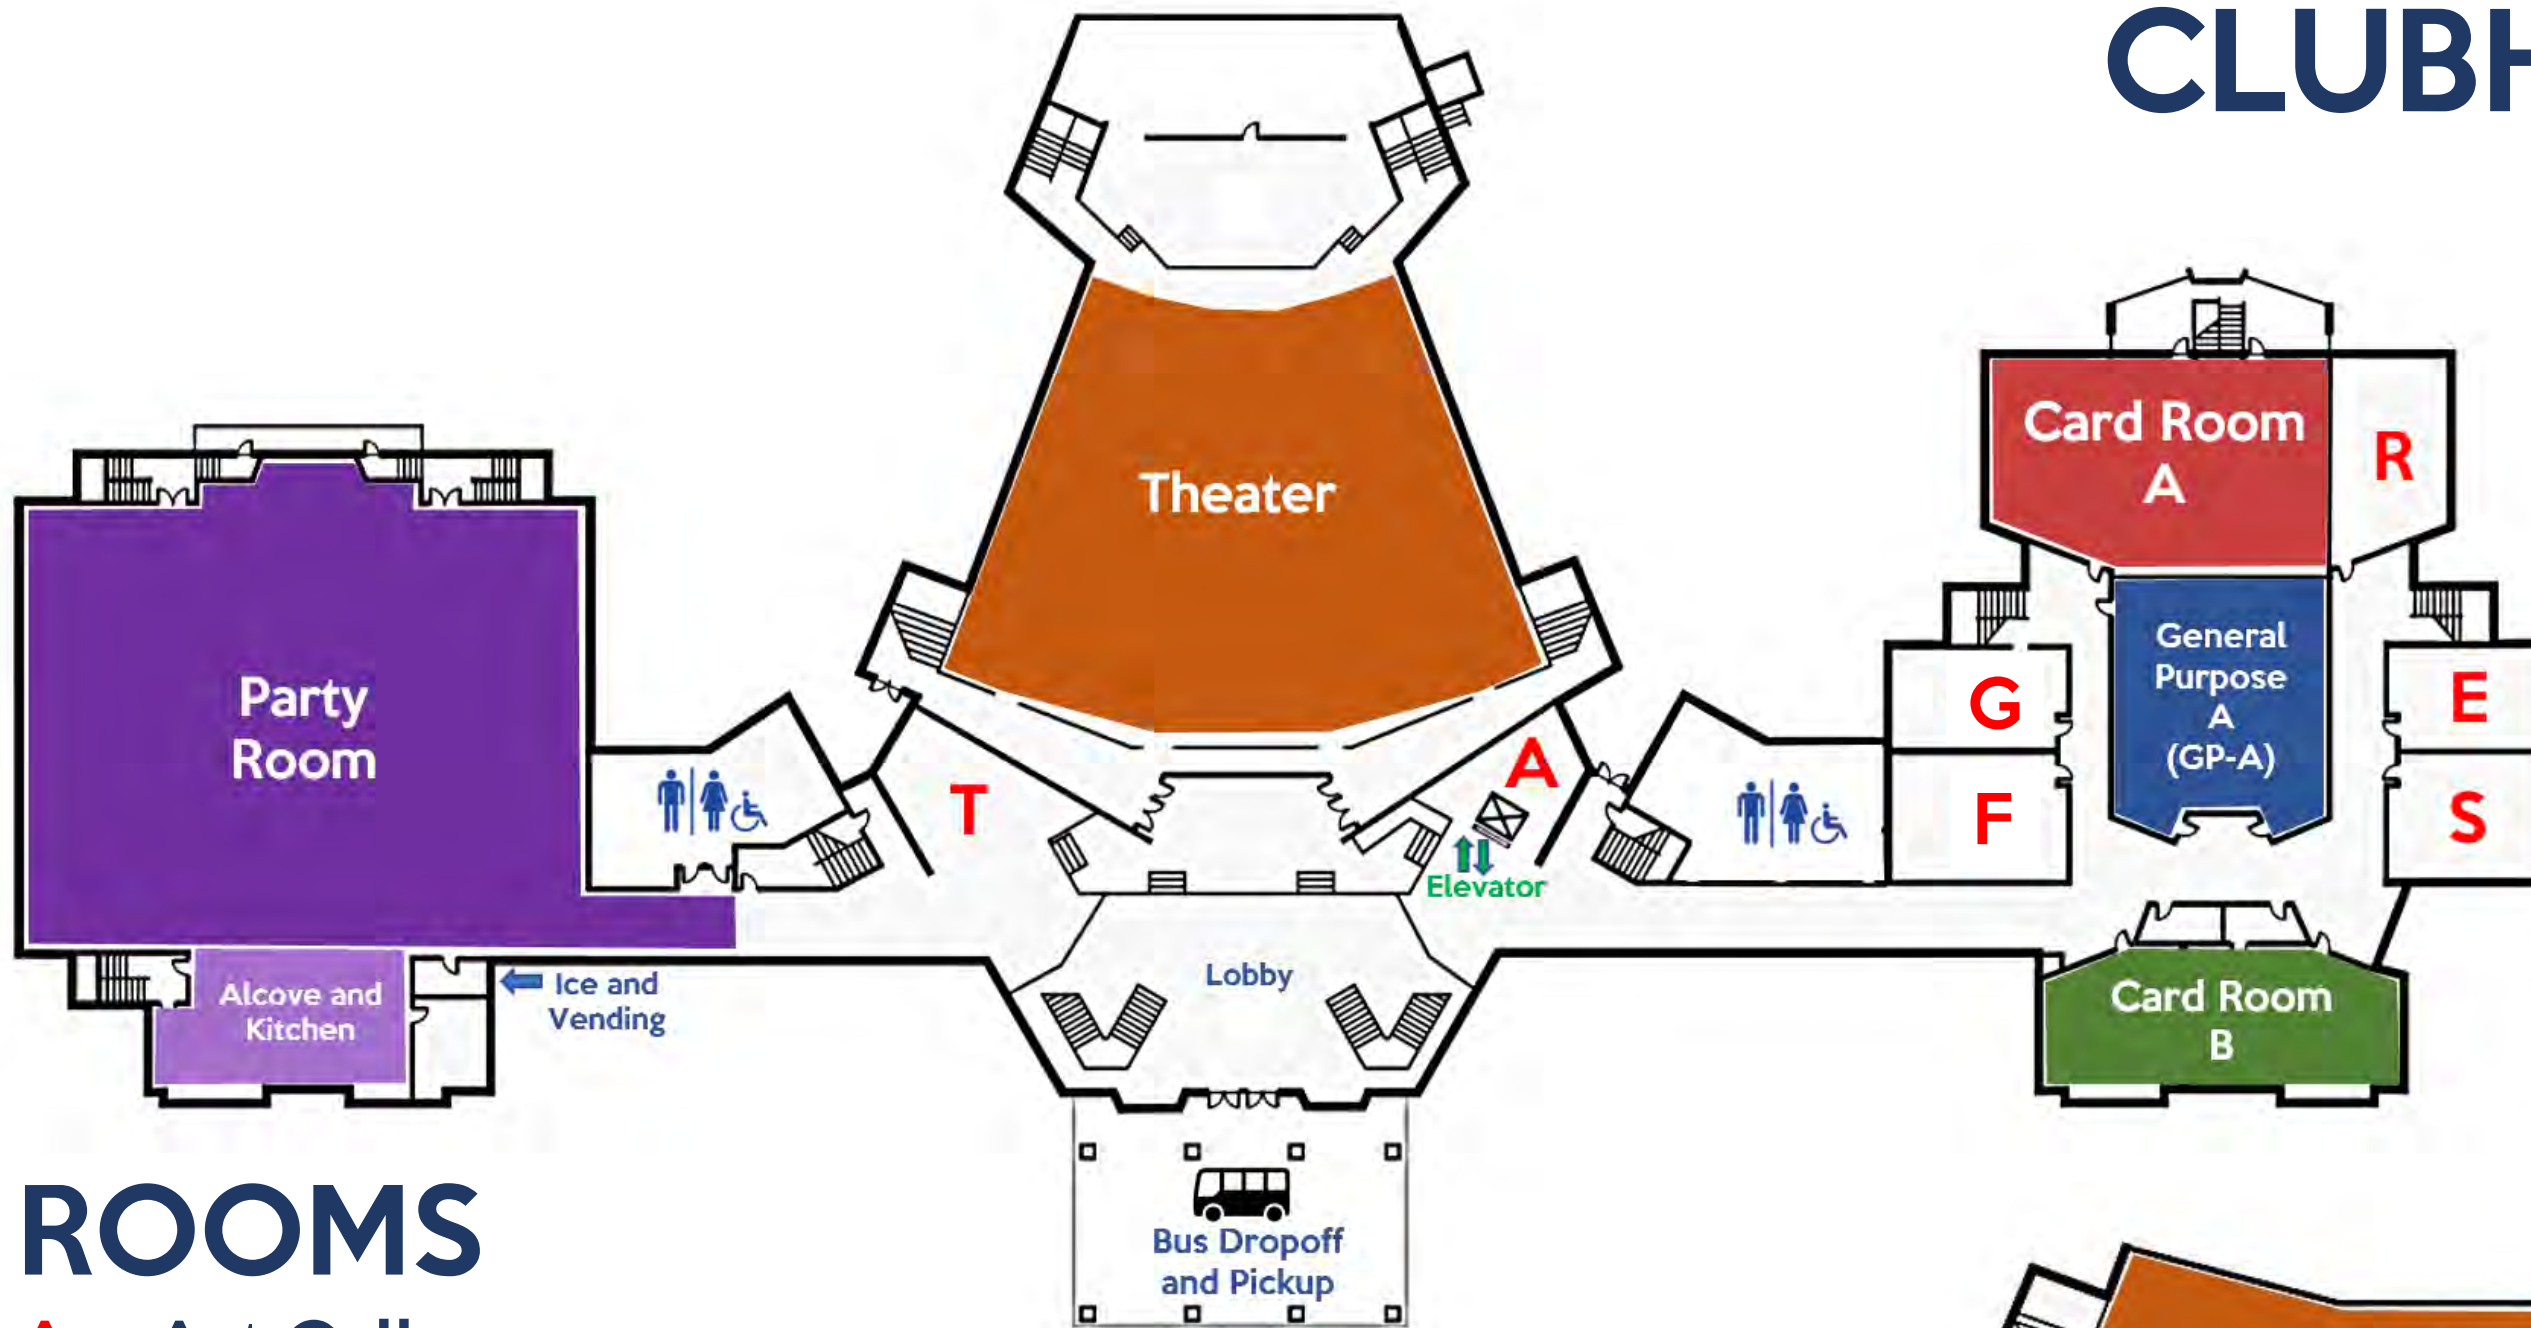

CLUBHOUSE

FLOOR TWO

ROOMS

- A** – Art Gallery
- E** – General Purpose E
- F** – General Purpose F
- G** – General Purpose G
- M** – General Purpose M
- R** – Game Room
- S** – Sewing Room
- T** – Theater Alcove

FLOOR THREE

CLUBHOUSE

FLOOR ONE

OFFICES

- 1 – CenClub Board of Directors Office
- 2 – Athletic Office
- 3 – Ticket Office
- 4 – I.D. Office

ROOMS

- C – General Purpose C
- L – Lapidary
- M – Music Room
- N – International Library
- S – Spin Room
- W – Woodshop

 – Restrooms

-  Bus Stop
-  Bike Rack
-  Drinking Fountain

OUTDOOR FACILITIES

-  1. Bus Lot Shelter
-  2. Pickleball Courts (5-8)
-  3. Gazebo, BBQ Grills, Games
-  4. Bus Depot
-  5. Outdoor Pool
-  6. Restaurant
-  7. Petanque and Bocce
-  8. Sand Volleyball
-  9. Tennis Courts (1-4)
-  10. Pickleball Courts (1-4)
-  11. Badminton Court
-  12. Putting Course