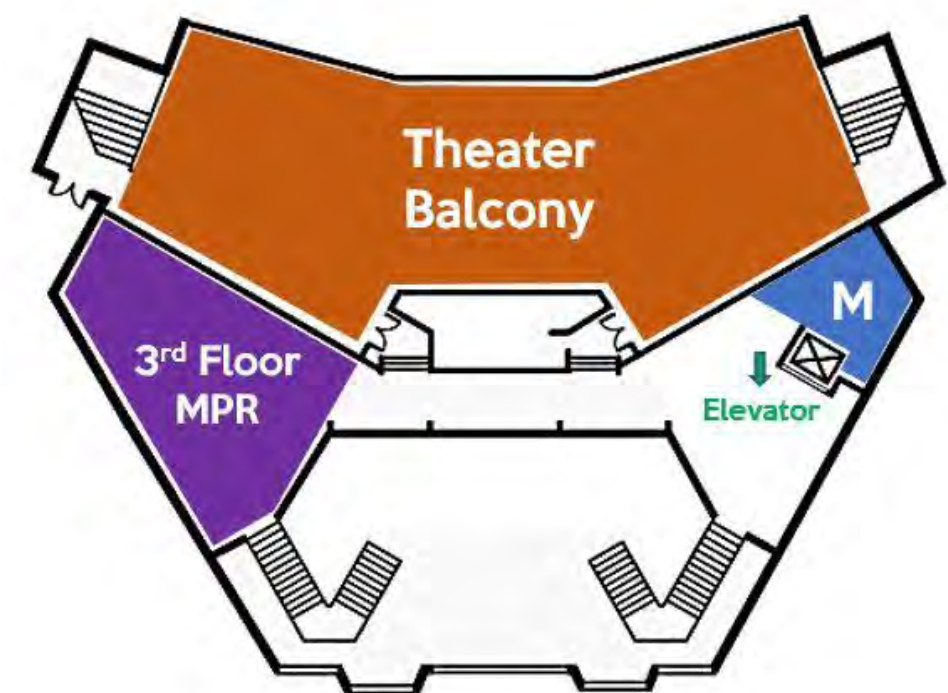

CLUBHOUSE

FLOOR TWO

ROOMS

- A** – Art Gallery
- E** – General Purpose E
- F** – General Purpose F
- G** – General Purpose G
- M** – General Purpose M
- R** – Game Room
- S** – Sewing Room
- T** – Theater Alcove

FLOOR THREE

CLUBHOUSE

FLOOR ONE

OFFICES

- 1 – CenClub Board of Directors Office
- 2 – Athletic Office
- 3 – Ticket Office
- 4 – I.D. Office

ROOMS

- C – General Purpose C
- L – Lapidary
- M – Music Room
- N – International Library
- S – Spin Room
- W – Woodshop

 – Restrooms

-  Bus Stop
-  Bike Rack
-  Drinking Fountain

OUTDOOR FACILITIES

-  1. Bus Lot Shelter
-  2. Pickleball Courts (5-8)
-  3. Gazebo, BBQ Grills, Games
-  4. Bus Depot
-  5. Outdoor Pool
-  6. Restaurant
-  7. Petanque and Bocce
-  8. Sand Volleyball
-  9. Tennis Courts (1-4)
-  10. Pickleball Courts (1-4)
-  11. Badminton Court
-  12. Putting Course